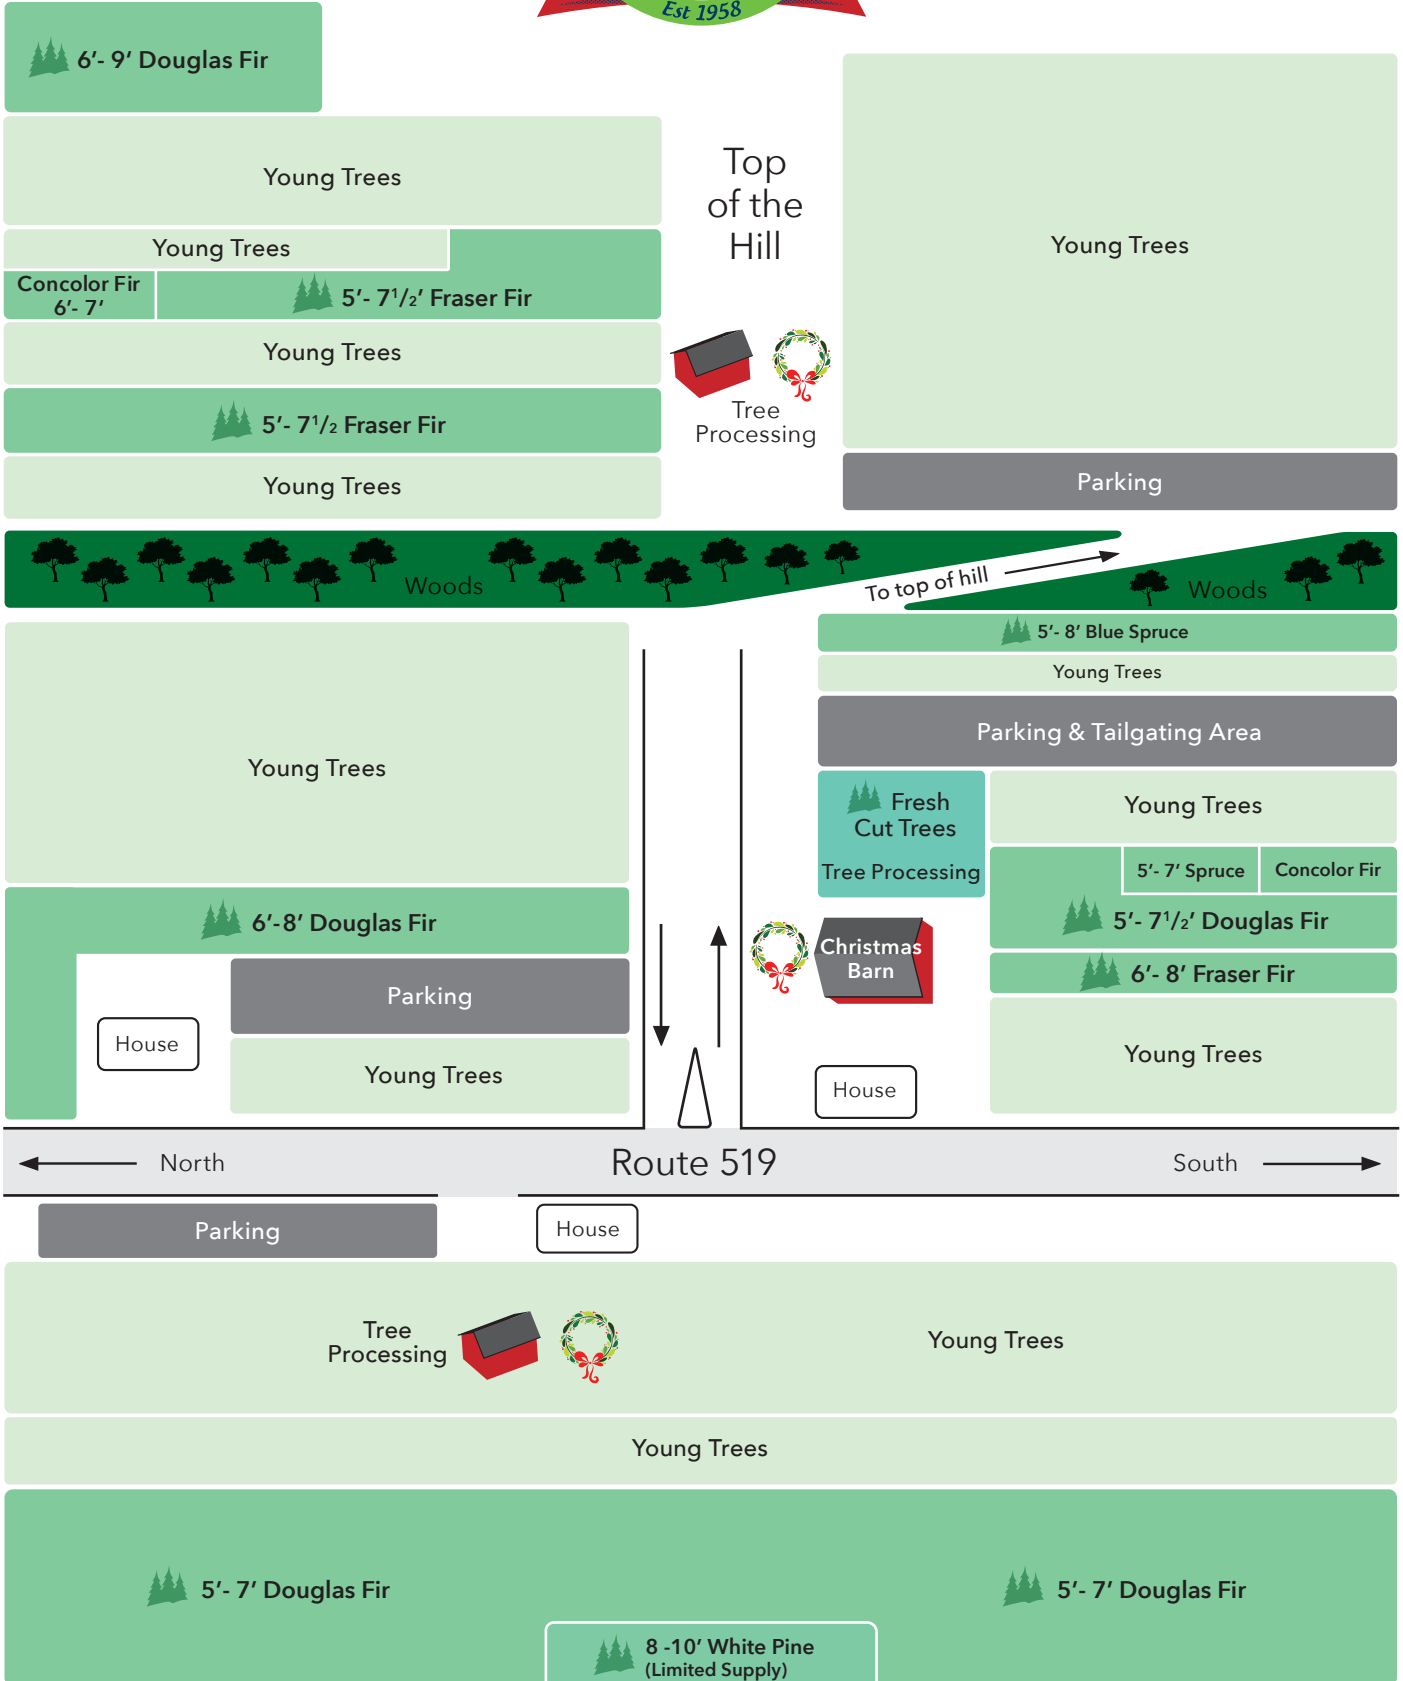

# 2019

246 County Road 519  
(Mile Marker 39)  
Belvidere, NJ  
908-475-4508 | wyckoffs.com

Opening Black Friday, Nov. 29  
**Weekends:** 8:00am - 4:30pm  
**Monday - Friday:** 10:00am - 4:30pm  
Hours include Christmas Barn

Size availability may change as season progresses.